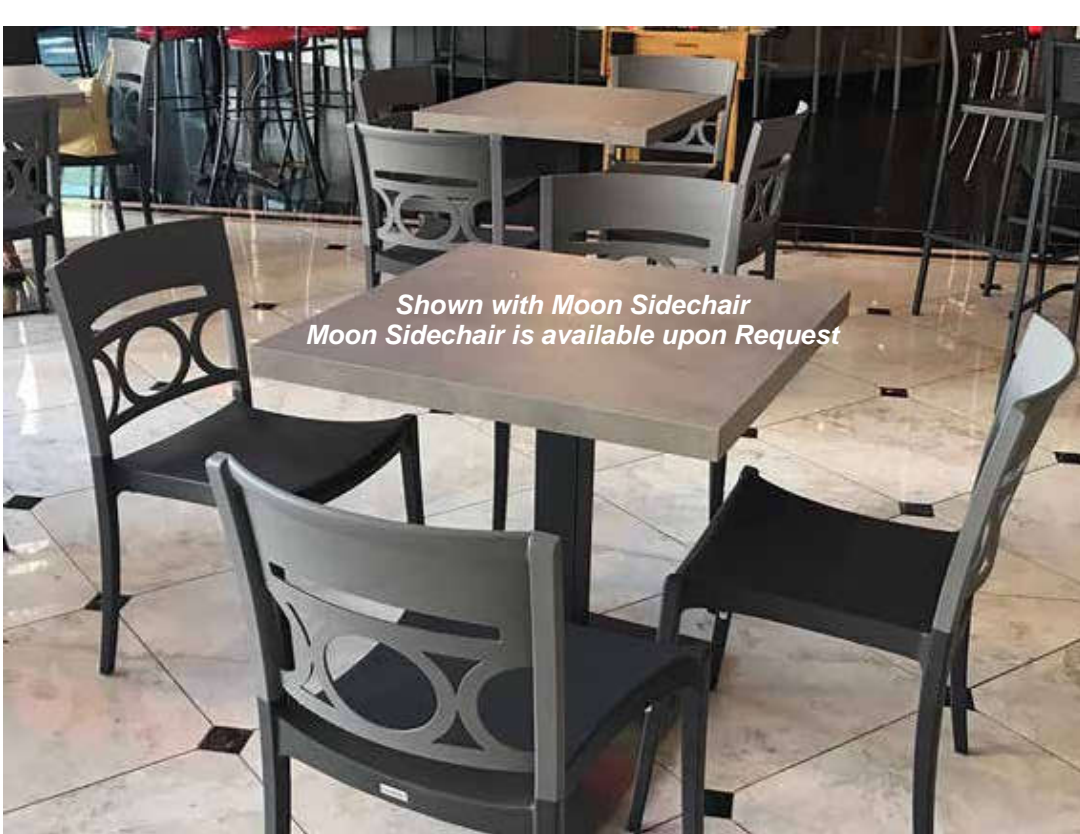

VanGuard

interior table tops

Built for performance and durability in interior commercial environments. Tough, straight edges to resist impacts and allow ganging.

Les plateaux Vanguard sont conçus pour une résistance durable en usage professionnel intensif. Aspects bois et minéraux.

Los tableros Vanguard han sido concebidos para una alta durabilidad en uso comercial intensivo interior. Aspectos madera y minerales.

Shiplap **NEW**

Vintage Pine

White Oak

Weathered Oak

Wenge

Concrete

VG2430	VG30S	VG30R	VG36S	Available upon Request	Available upon Request	Available upon Request
24" x 30"	30" x 30"	30" Round	36" x 36"	48" x 30"	60" x 30"	72" x 30"

*Shown with Moon Sidechair
Moon Sidechair is available upon Request*

*Shown with Krystal Barstool
Krystal Barstool is available upon Request*

*Shown with Plaza Barstool
Plaza Barstool is available upon Request*

SPB18

18" x 18"

SPB22

22" x 22"

Available upon Request

Dining Only

16" x 28"

STEEL + ALUMINIUM
ACERO + ALUMINIO