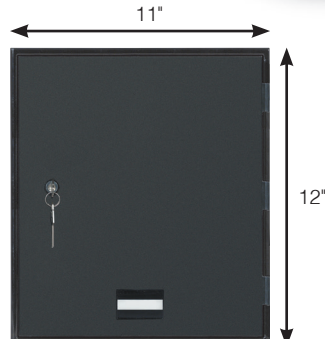

Distribution Products

Drop Boxes

- Collect keys, suggestions, mail, donations or express checkout sheets
- Place boxes near entrances/exits, elevators, front desks, etc.
- Features a 3/8"W x 4"L slot at the top of the box for deliveries
- Security door available with or without a window (lock and two keys included)
- Slim style, metal construction
- Casements and doors available in Black with Black base

Retrieve contents by unlocking protective door.

Money, hotel keys, mail, and paper fit easily in the 3/8" x 4" L slot.

UVDB611
Shown with Window

UVDB56
Shown without Window

UVDB1112

Model #	Size (W x H x D)	Overall Height	Weight
UVDB56	5 1/2" x 6 1/4" x 12"	42 1/2"	16 lbs.
UVDB611	11" x 6 1/4" x 12"	42 1/2"	17 lbs.
UVDB1112	11" x 12" x 12"	48 1/2"	20 lbs.

Door Dimensions

UVDB56

UVDB611

UVDB1112

Each Drop Box Includes a Sheet of the following 6 Decals:

- Key Drop
- Express Check-Out
- COMMENTS
- Donations
- Suggestions
- Mail Drop