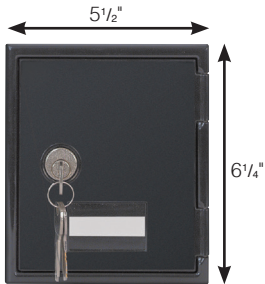

Distribution Products

Drop Boxes

- Collect keys, suggestions, mail, donations or express checkout sheets
- Place boxes near entrances/exits, elevators, front desks, etc.
- Features a 3/8"W x 4"L slot at the top of the box for deliveries
- Security door available with or without a window (lock and two keys included)
- Slim style, metal construction
- Casements and doors available in Black with Black base

Retrieve contents by unlocking protective door.

Money, hotel keys, mail, and paper fit easily in the 3/8" x 4" L slot.

UVDB611
Shown with Window

UVDB56
Shown without Window

UVDB1112

Model #	Size (W x H x D)	Overall Height	Weight
UVDB56	5 1/2" x 6 1/4" x 12"	42 1/2"	16 lbs.
UVDB611	11" x 6 1/4" x 12"	42 1/2"	17 lbs.
UVDB1112	11" x 12" x 12"	48 1/2"	20 lbs.

Door Dimensions

UVDB56

UVDB611

UVDB1112

Each Drop Box Includes a Sheet of the following 6 Decals:

- Key Drop
- Express Check-Out
- COMMENTS
- Donations
- Suggestions
- Mail Drop