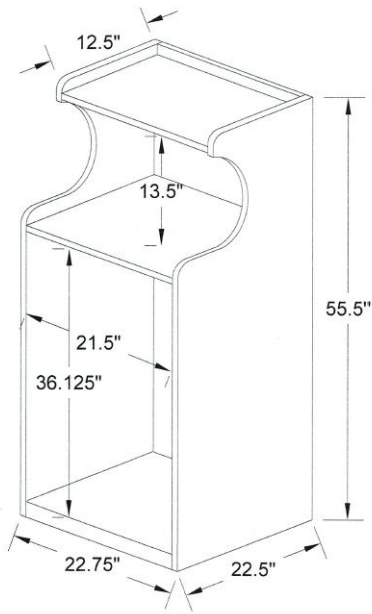

## TB3200 Amenities Cabinet For Microwave and Fridge

Amenities for Hotel & Motel Rooms at Competitive Prices. Tatung cabinets are made of high quality particle board, MDF (medium density fiber board) and laminate. Our KDRC cabinets will accommodate a wide variety of appliances including microwaves, refrigerators, and coffee makers. TB3200 cabinets are available in 6 attractive colors: dark cherry, medium oak, oiled cherry, espresso, mahogany and black.