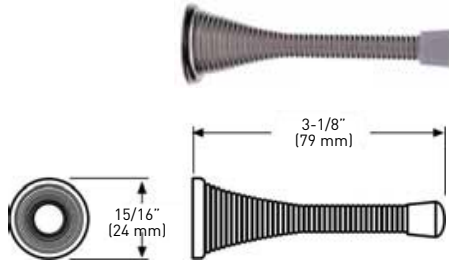

3-1/8" Spring Door Stop (#30613 & #30614C)

SPECIFICATIONS

- › STEEL SPRING WIRE
- › COMPLETE WITH SCREW AND METAL BASE

SPRING DOOR STOPS	PRINCIPAL DIAMETER	POLISHED BRASS 3	SATIN CHROME 26D	CASE QTY
BULK 3-1/8" (79 mm) WHITE TIP	5/16" (8 mm)	30613	30614C	50

3" Brass Spring Door Stop (#30610)

SPECIFICATIONS

- › STEEL CONSTRUCTION
- › WHITE TIP

	Brass	CASE QTY
3" (76 mm) SPRING DOOR STOP WITH FIXED SCREW	30610	50

MEASUREMENTS SUBJECT TO A 3% VARIANCE
MEASUREMENTS ARE FOR REFERENCE ONLY. TAYMOR RESERVES THE RIGHT TO CHANGE THE PRODUCT SPECS WITHOUT NOTICE. FOR PRODUCT WARRANTY, PLEASE VISIT TAYMOR WEBSITE FOR DETAILS