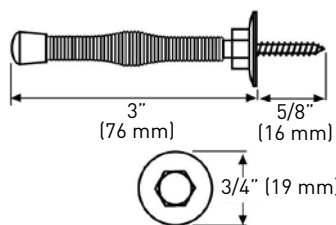

3-1/8" Spring Door Stop (#30613 & #30614C)

SPECIFICATIONS

- › STEEL SPRING WIRE
- › COMPLETE WITH SCREW AND METAL BASE

SPRING DOOR STOPS	PRINCIPAL DIAMETER	POLISHED BRASS 3	SATIN CHROME 26D	CASE QTY
BULK 3-1/8" (79 mm) WHITE TIP	5/16" (8 mm)	30613	30614C	50

3" Brass Spring Door Stop (#30610)

SPECIFICATIONS

- › STEEL CONSTRUCTION
- › WHITE TIP

	Brass	CASE QTY
3" (76 mm) SPRING DOOR STOP WITH FIXED SCREW	30610	50

MEASUREMENTS SUBJECT TO A 3% VARIANCE
MEASUREMENTS ARE FOR REFERENCE ONLY. TAYMOR RESERVES THE RIGHT TO CHANGE THE PRODUCT SPECS WITHOUT NOTICE. FOR PRODUCT WARRANTY, PLEASE VISIT TAYMOR WEBSITE FOR DETAILS