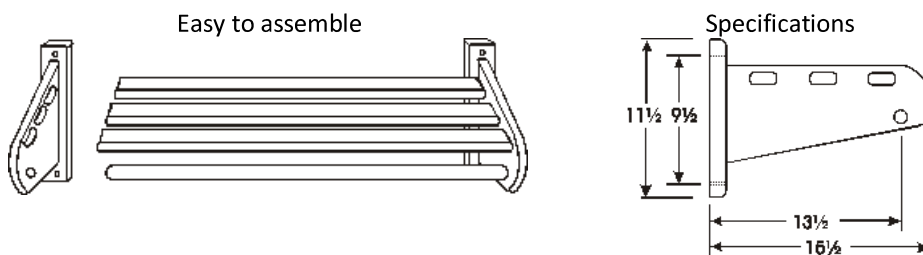

Solid Oak Coat Racks

Our coat racks are made of solid oak, not veneer or wood grain vinyl coverings. They are available in light oak or mahogany state-of-the-art finish. The sturdy 1"x2" oak hat rack bars are mortised into the sides and locked into place with screws. Choose from a 1" or 5/8" diameter chrome steel hanger bar. Color matched wood plugs are included to cover wall mounting screws. Racks are shipped knocked down and assemble in minutes.

Single Coat Rack (SCR)

- Available in 24", 32", & 36" widths
- 32" designed to install on 16" on-center wall studs.
- 24" & 36" designed to install on 12" on-center wall studs.
- Or install on any wall using heavy duty wall anchors.
- Call to inquire about custom lengths.

Double Coat Rack (DCR)

- Available in 48", 64", & 72" widths
- 64" designed to install on 16" on-center wall studs.
- 48" & 72" designed to install on 12" on-center wall studs.
- Or install on any wall using heavy duty wall anchors.
- Call to inquire about custom lengths.

Available in the following state-of-the-art finish colors:

Colors may vary due to differences in stain lots. Request swatches to make exact color matches.

Model Specifications

		Width	Height	Depth	Weight			
SCR24	Rack	25 3/4"	11 1/2"	15 1/2"	7 lbs.			
		Length	Width	Depth	Weight	Dim Weight	Freight Class	Cubic Feet
	Shipping Carton	33"	13"	3"	8 lbs.	8 lbs.	85	0.7
	5 Pack Shipping Carton	33"	13"	11"	38 lbs.	38 lbs.	85	2.7