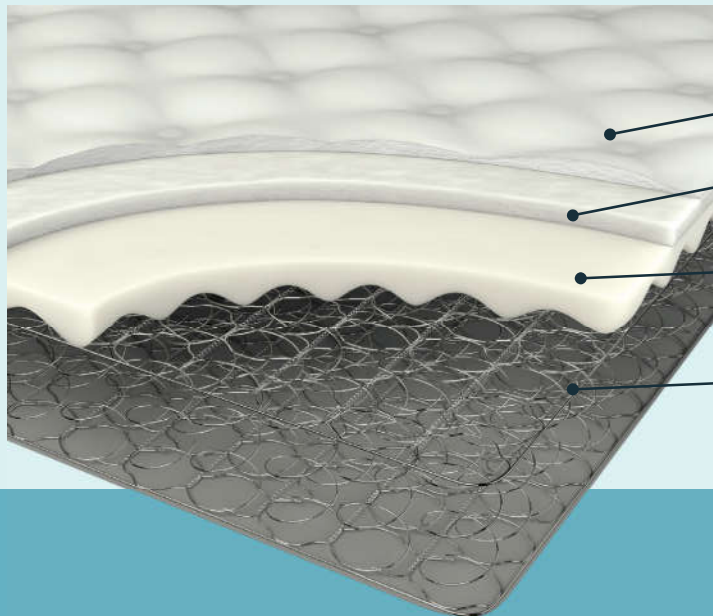

Total Value. Zero Fuss. / 9" Classic Spring Euro Top

S70109

SLEEPINC.™

At Sleep Inc.™ we believe in making a great night's sleep affordable for more people. We believe in good stuff, it's that simple. No gimmicks, just quality and comfort for your best night's sleep at a great price.

Comfort Cover with Deep Quilting

- Deeply-quilted cover for immediate soft comfort

CloudComfort™ Layer

- Breathable, soft cloud like comfort layer provides cradling support

SupportSense™ Silhouette Comfort Foam

- Delivers a comfortable supportive sleep surface all-night with firm support
- Rolling peaks & valleys contour to the body—for pressure relief, improved spinal alignment and breathability for perfect temperature
- Works with other mattress layers to distribute weight more evenly as you move, reducing partner disturbance

ResponseSpring™ Support System

- Unique shape of sturdy offsetting coils provides consistent surface support edge-to-edge
- Open design improves airflow and temperature regulation

Always CertiPUR-US® Certified Foams

- Certified foams made without harmful chemicals

- Cover
- Cloud Comfort™ Layer
- Medium Firm SupportSense™ Silhouette Comfort Foam
- ResponseSpring™ Support System

PROFILE:

- 9 INCH PROFILE

COMFORT FEEL:

- MEDIUM / EURO TOP

COMFORT FEEL:

- SIDE, BACK & STOMACH SLEEPERS

CertiPUR-US®
Certified Foams