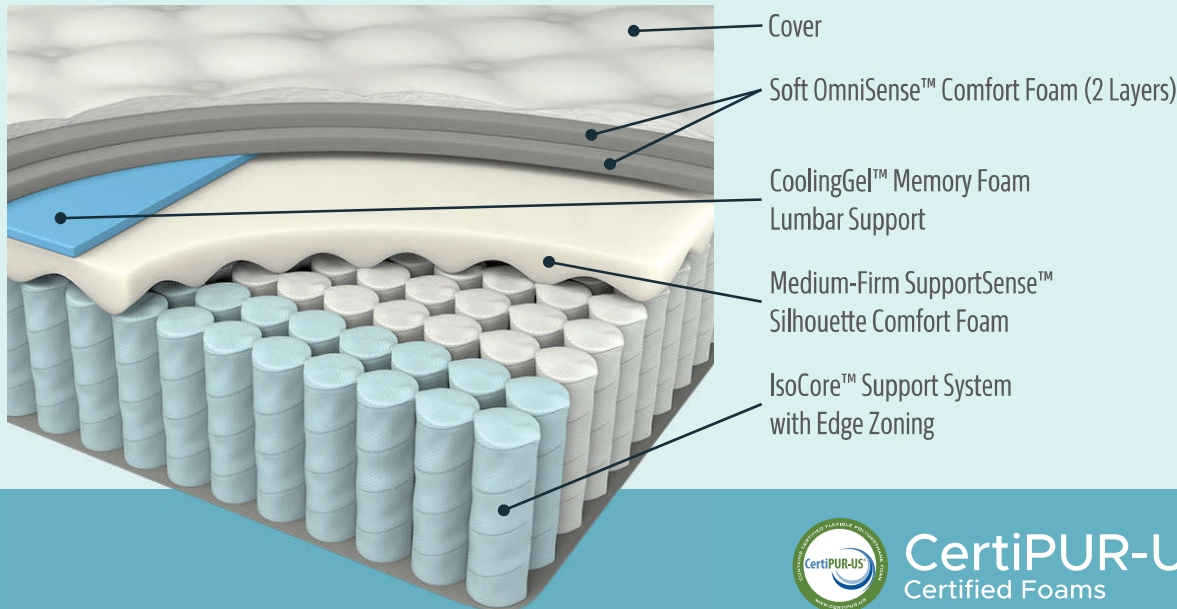

Comfort Cover with Deep Quilting

- Deeply-quilted cover for immediate soft comfort

OmniSense™ Comfort Foam

- Fast response for immediate comfort and relaxation
- Long-lasting and resistant to body impressions

CoolingGel™ Memory Foam Lumbar Support

- Gel-Infused Memory Foam keeps you cool so you sleep better
- Self-contouring support and comfort

SupportSense™ Silhouette Comfort Foam

- Delivers a comfortable supportive sleep surface all-night with firm support
- Rolling peaks & valleys contour to the body—for pressure relief, improved spinal alignment and breathability for perfect temperature
- Works with other mattress layers to distribute weight more evenly as you move, reducing partner disturbance

IsoCore™ Support System with Edge Zoning

- Unique design ergonomically supports the body and reduces partner disturbance with zoned edge support for better stability and consistency
- Open design ensures airflow, breathability and efficient heat transfer

Always CertiPUR-US® Certified Foams

- Certified foams made without harmful chemicals

PROFILE:

- 12 INCH PROFILE

COMFORT FEEL:

- MEDIUM / EURO TOP

COMFORT FEEL:

- SIDE, BACK & STOMACH SLEEPERS