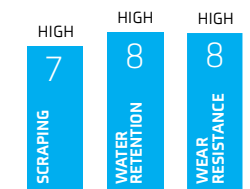

RECYCLED FIBER

ABSORBS MOISTURE

SUPERIOR SCRAPING

NON-SLIP SURFACE

ANTI-MICROBIAL

FIBER WEIGHT

THE **SANIGUARD™** ADVANTAGE

- ✓ **EPA-APPROVED** - Antimicrobial additive used in floor coverings
- ✓ **ANTIMICROBIAL FIBER TECHNOLOGY** - Reduces odor and prevents growth of bacteria, mold, and mildew
- ✓ **ECO-FRIENDLY PET FIBERS** - Made from 12 plastic bottles/sq. yd.

Recommended Uses: Medium to high-traffic indoor entrances and walkways.

Standard Mat Sizes:

| Nominal | Metric | Nominal | Metric |
|---------|-------------|----------|--------------|
| 2' x 3' | 60 x 86 cm | 3' x 10' | 86 x 302 cm |
| 3' x 4' | 86 x 116 cm | 4' x 6' | 114 x 172 cm |
| 3' x 5' | 86 x 147 cm | 4' x 8' | 114 x 241 cm |
| 3' x 6' | 86 x 147 cm | | |