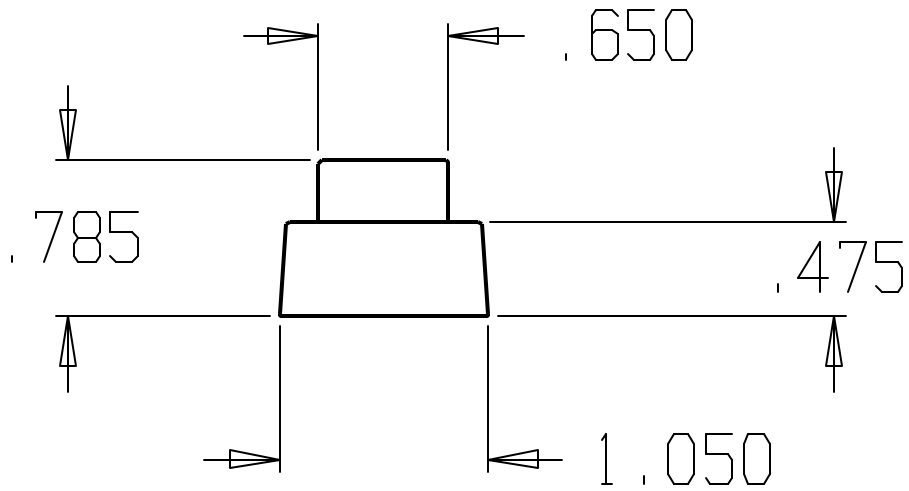

REVISIONS				
ZONE	REV	FINISHES:	DATE	APPROVED
		GRAY RUBBER		

DON-JO MFG. INC.

DESIGNER	SIZE	DATE:	PART NO.	REV
	A	3/16/04	RT4KDH	
APPROVED	SCALE	RELEASE DATE	WEIGHT	SHEET