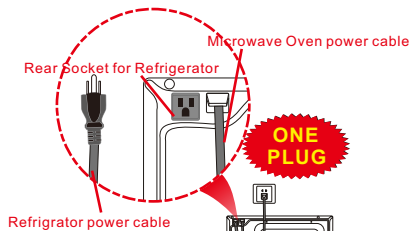

Economical Combo

Turn Knob Microwave Oven+Regular Refrig

MC329

Microwave Oven

- 20L/0.7cbf
- Turn knob panel
- Color: black
- Microwave power output:700W
- 6 power levels/0-30 timer
- Mechanical control speed/Defrost
- Cooking ending signal
- Push button to open door
- Rear socket for extra plug
- Cavity: D11.6"x H8.7"x W12.4"
- Exterior: D13.2" x H10.3" x W17.8"
- Case Pack: 1pc

CF327

Non-Freezer Compact Refrigerator

- 102L/3.6 cbf
- Flat back for easy installation
- Refrigerant R600a gas
- Power: 110V/60HZ
- Temperature range:32F-61F
- Color: Black
- Reversible door
- Adjustable knob for level balancer
- Mechanical temperature control
- Interior 3glass shelves
- Product Size: W17.52"x D19.10"x H31.2"
- GW/NW:51.4lbs/45.8lbs
- Case pack:1pc

320022

Microwave Oven

- 20L/0.7cbf
- Digital touch panel
- Stainless Steel Front Panel
- Color: black
- Microwave power output:700W
- Digital clock/timer
- 6 Automatic cooking menus
- 10 Microwave power levels
- Speed & Weight defrost
- Child safety lock
- Push button door
- Rear socket for extra plug
- Cavity: D11.6" x H8.7" x W12.4"
- Exterior: D13.2" x H10.3" x W17.8"
- Case pack: 1pc