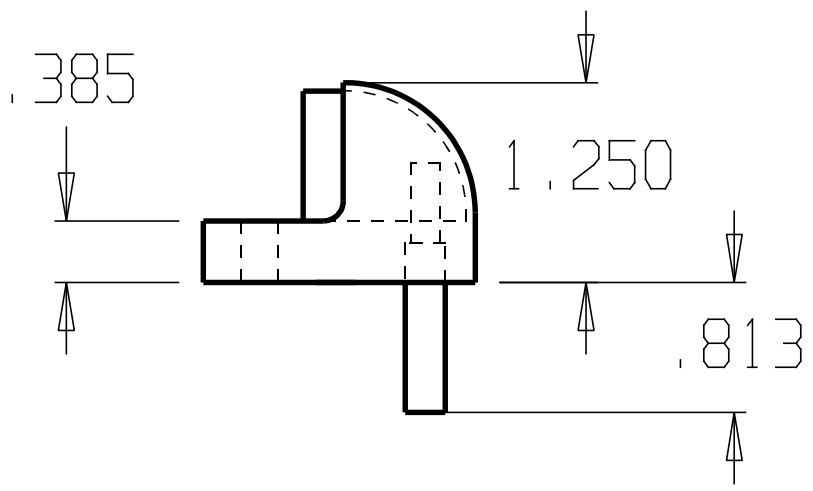

REVISIONS				
ZONE	REV	FINISHES: Brass, Polished Chrome, Satin Chrome	DATE	APPROVED

DESIGNER		SIZE	DATE: 2/19/04	PART NO.	REV
APPROVED		SCALE	RELEASE DATE	WEIGHT	SHEET
				D4610	