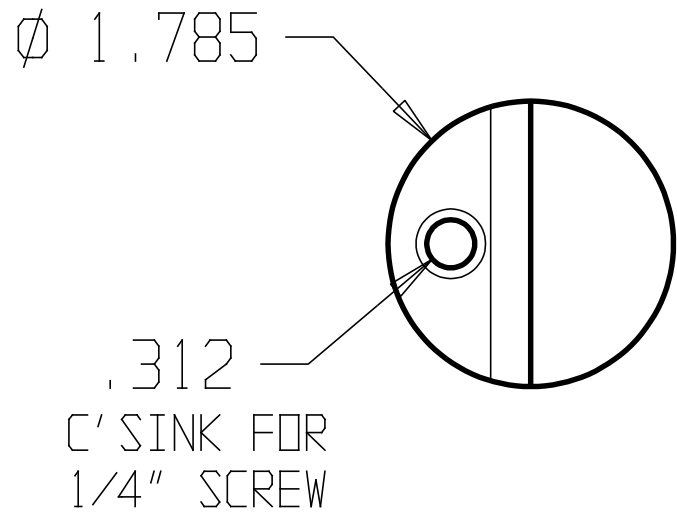

REVISIONS				
ZONE	REV	FINISHES: Brass, Polished Chrome, Satin Chrome	DATE	APPROVED

DESIGNER		SIZE	DATE: 2/19/04	PART NO.	REV
APPROVED		SCALE	RELEASE DATE	WEIGHT	SHEET
				D4610	