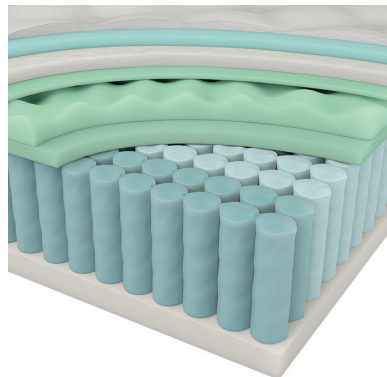

# TATUM GYQS3CAKPX

1 Sided | 14" Plush Luxury Hybrid

**Designed to deliver an immediate plush, soft feel. Featuring comforting softness combined with ergonomic support for your best night's sleep.**

Profile	14"
Comfort Lever	Plush
Cover Fabric	Custom-Milled Damask
Quilt Layer	EssentialGel™ Foam CloudComfort™ Layer Medium-Firm SupportSense™ Foam
Comfort Layer	Medium-Firm SupportSense™ Silhouette Foam Medium-Firm SupportSense™ Foam
Coil Unit	Advanced IsoCore™ Support System with Edge Zoning
Coil Support	Medium SupportSense™ Foam
Warranty	10 Year Non-Prorated

Size	Dimension	Coil Count
Twin	37.5" X 74.5"	480
Twin XL	37.5" X 79.5"	512
Full	52.5" X 74.5"	690
Full XL	52.5" X 79.5"	739
Queen	59.5" X 79.5"	832
King	75.5" X 79.5"	1059
Hotel King	71.5" X 79.5"	1024
Cal King	71.5" X 83.5"	1088

### Custom-Milled Damask Cover

- Custom-milled fabrics chosen for durability and comfort
- Dual quilted layers create cradling comfort, added pressure relief, and improved durability

### Silhouette Foam

- Rolling peaks and valleys contour to the body—for pressure relief, improved spinal alignment and breathability for perfect temperature
- Works with other mattress layers to distribute weight more evenly as you move, reducing partner disturbance