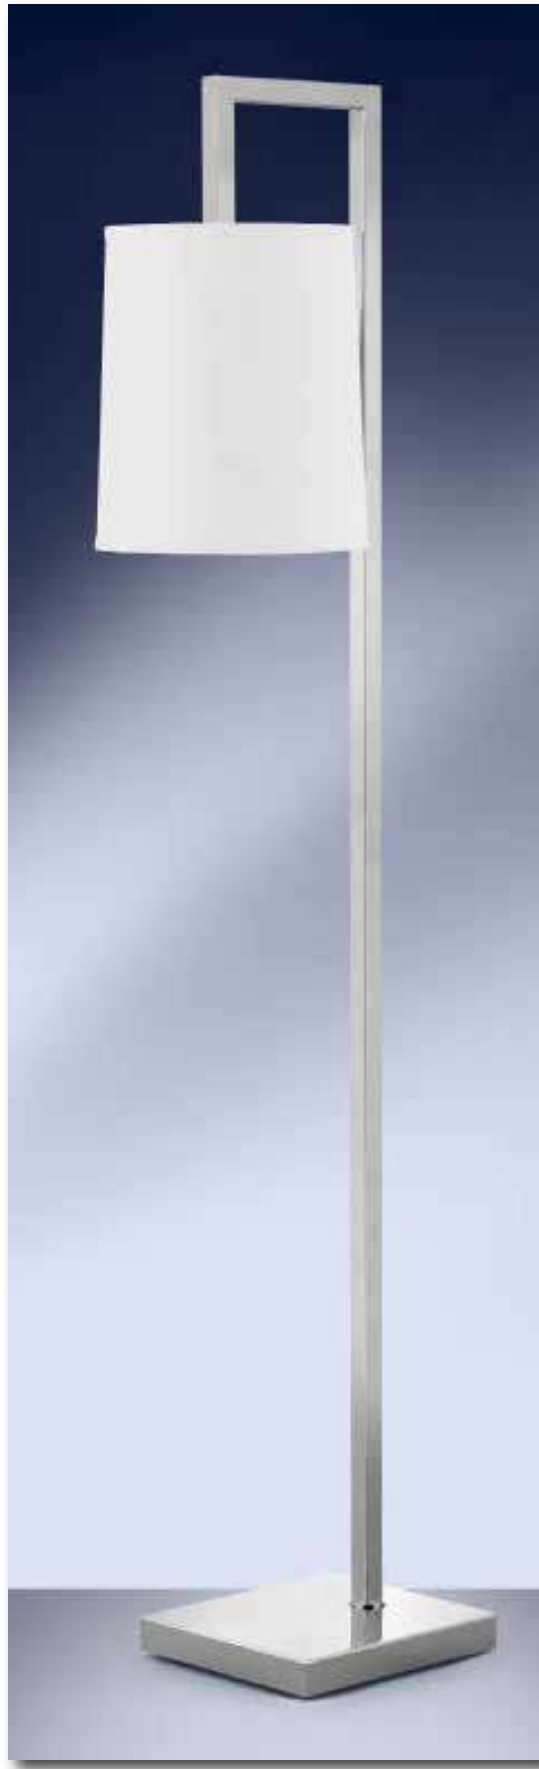

NEW

The Confident Collection

featuring Polished Chrome and Dark Bronze Finish

Designed for use in
Hampton Inn Forever
Young Initiative v2 -
Confident Scheme

CF65F
65" Floor Lamp

- Includes (1) on/off rocker switch

CF4VL

30"W x 4"H x 4"D Bath Light Vanity
with 3000K LED Array with Driver (1750 lumens)
with White Opal Acrylic Shade

CF22W

12"W x 22"H x 14"D
Single Wall Lamp

- Includes (1) on/off rocker base switch

CF22XL

29"W x 22"H x 14"D
Double Wall Lamp

- Includes (2) on/off rocker base switches

CF21D

21" Desk Lamp

- Includes (1) on/off rocker base switch,
and (1) electrical outlet.
Dark Bronze Finish