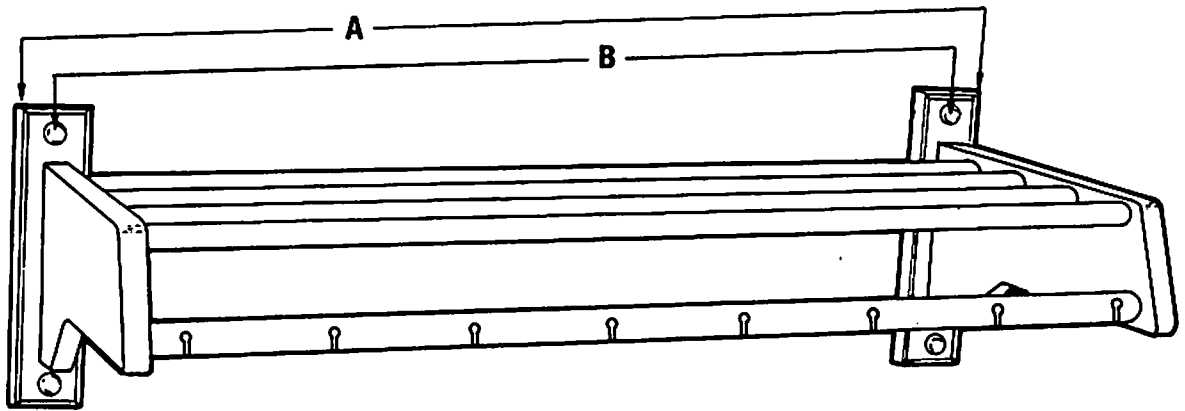

# 301 SERIES

MODEL NO.	SIZE	A	B	MIN. CLOSET WIDTH	MIN. ALCOVE WIDTH*
CP30124	24"	25½"	23¼"	27¾"	26"
CP30130	30"	31½"	29¼"	33¾"	32"
CP30136	36"	37½"	35¼"	39¾"	38"
CP30142	42"	43½"	41¼"	45"	44"
CP30148	48"	49½"	47¼"	51"	50"

MODEL NO.	SIZE	A	B	C	MIN. CLOSET WIDTH	MIN. ALCOVE WIDTH*
CP30160	60"	61¼"	29⅞"	29⅞"	62¼"	61¼"
CP30172	72"	73¼"	35⅞"	35⅞"	74¼"	73¼"
84" and 96" sizes available upon request.	84"	85¼"	41⅞"	41⅞"	86¼"	85¼"
	96"	97¼"	47⅞"	47⅞"	98¼"	97¼"

\*The entrance of the alcove must be the same width as the interior.