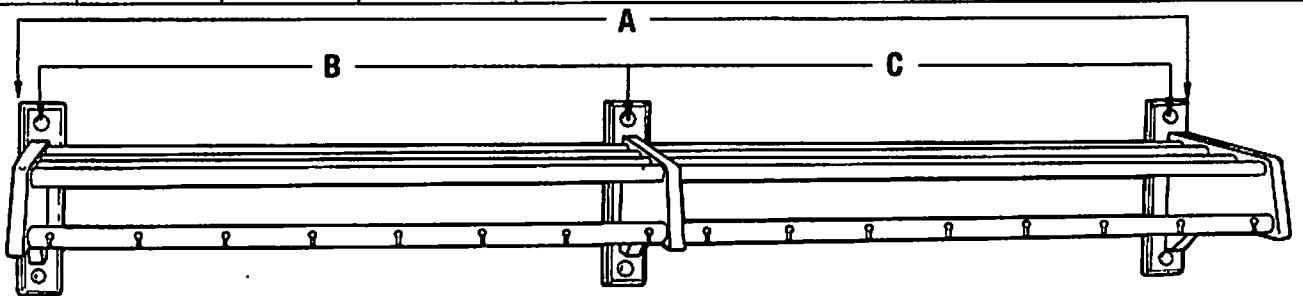

# 301 SERIES

MODEL NO.	SIZE	A	B	MIN. CLOSET WIDTH	MIN. ALCOVE WIDTH*
CP30124	24"	25½"	23¼"	27¾"	26"
CP30130	30"	31½"	29¼"	33¾"	32"
CP30136	36"	37½"	35¼"	39¾"	38"
CP30142	42"	43½"	41¼"	45"	44"
CP30148	48"	49½"	47¼"	51"	50"

MODEL NO.	SIZE	A	B	C	MIN. CLOSET WIDTH	MIN. ALCOVE WIDTH*
CP30160	60"	61¼"	29⅞"	29⅞"	62¼"	61¼"
CP30172	72"	73¼"	35⅞"	35⅞"	74¼"	73¼"
84" and 96" sizes available upon request.	84"	85¼"	41⅞"	41⅞"	86¼"	85¼"
	96"	97¼"	47⅞"	47⅞"	98¼"	97¼"

\*The entrance of the alcove must be the same width as the interior.