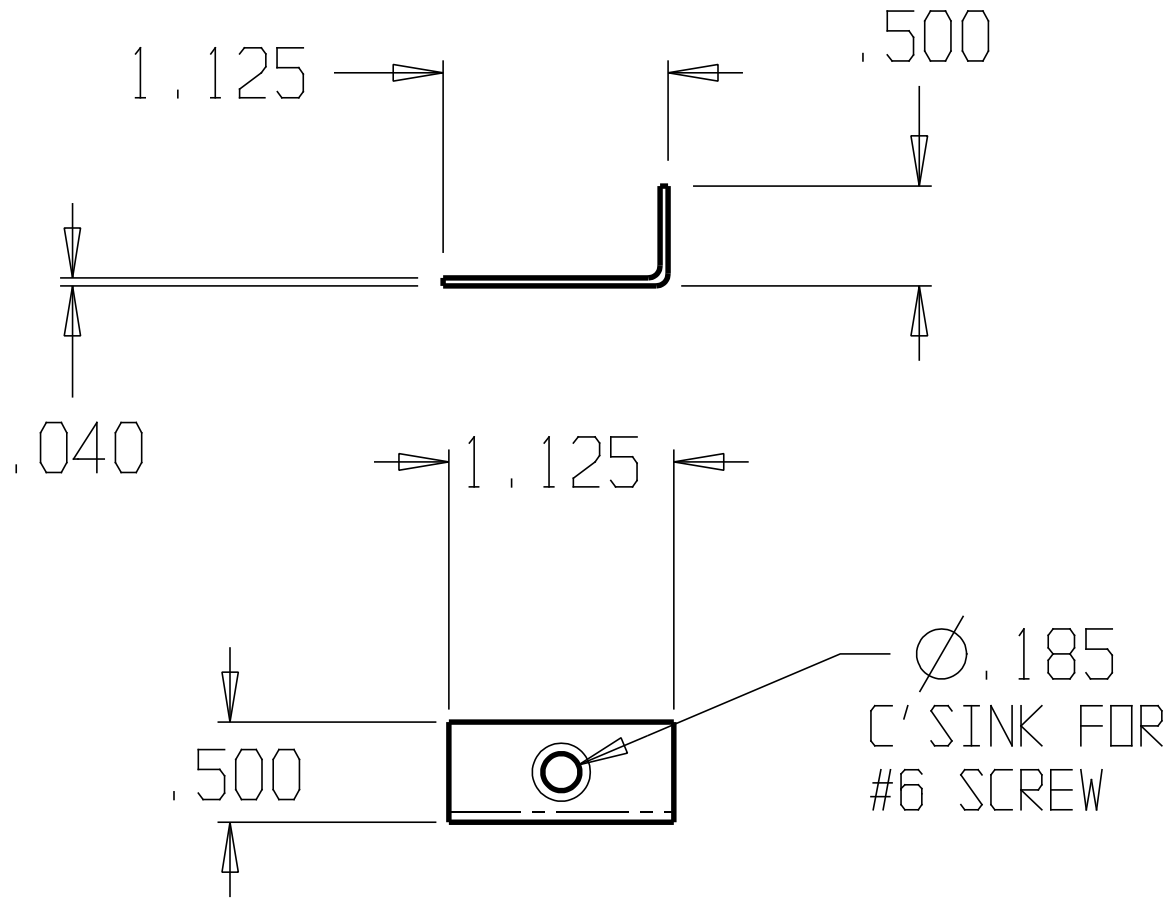

REVISIONS		
ZONE	REV	FINISHES :
		Satin Brass, Satin Chrome
		GALUGE :
		18ga. .050

DESIGNER		SIZE	DATE:	PART NO.	REV
APPROVED		A	5/3/04	253083 (Satin Brass) 253094 (Satin Chrome)	
		SCALE	RELEASE DATE	WEIGHT	SHEET