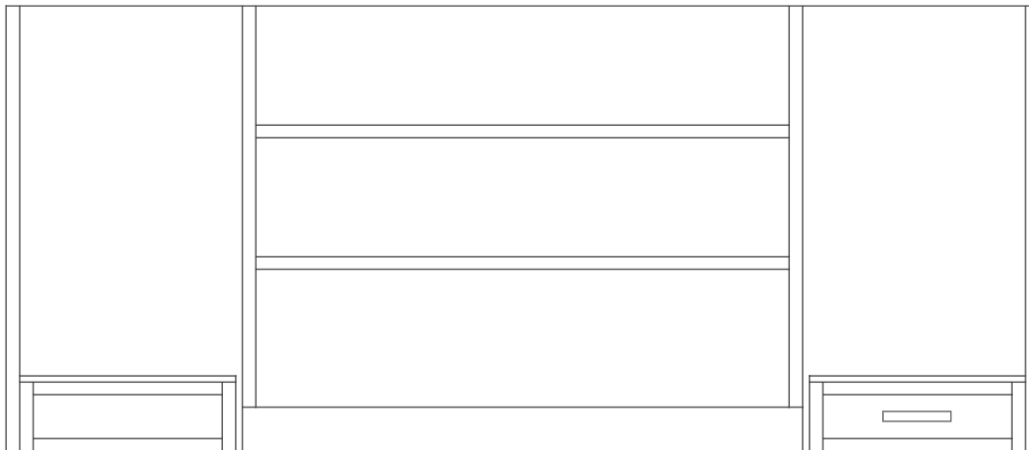

Sullivan Wall Panel System**
SV2052 (Left) 20"W x 1"D x 52"H
SV2652 (Left) 20"W x 1"D x 52"H

Sullivan Bedside Cubby
SC1816 18"W x 16"D x 7"H
SC2416 24"W x 16"D x 7"H

Sullivan Headboard
FULL SUL96F 56"W x 1"D x 48"H
QUEEN SUL98Q 62"W x 1"D x 48"H
KING SUL97K 78"W x 1"D x 48"H

**Available for All Headboard Heights

Sullivan Wall Panel System**
SV2052 (Right) 20"W x 1"D x 52"H
SV2652 (Right) 20"W x 1"D x 52"H

Sullivan Bedside Drawer
SW1816 18"W x 16"D x 7"H
SW2416 24"W x 16"D x 7"H