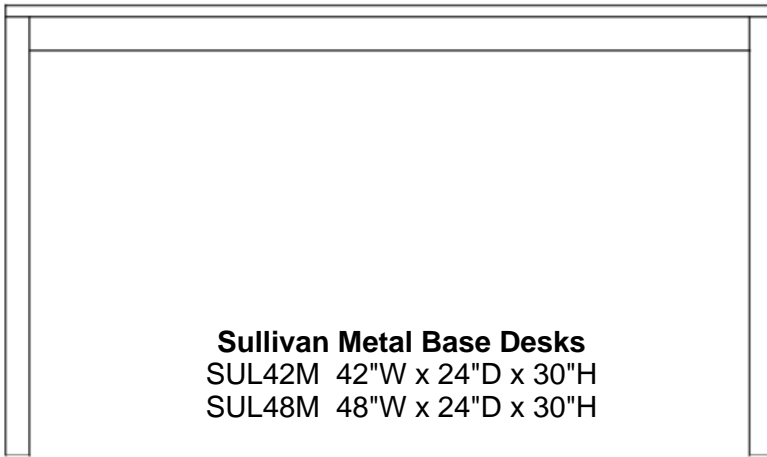

Sullivan Panel Desks
SUL42D 42"W x 24"D x 30"H
SUL48D 48"W x 24"D x 30"H

Sullivan Metal Base Desks
SUL42M 42"W x 24"D x 30"H
SUL48M 48"W x 24"D x 30"H

Sullivan 3-Drawer Media Chest with Shelf
SV16M 36"W x 24"D x 37"H

Sullivan Module/Floating Desk Tops
SV36F 36"W x 23"D x 5"H
SV42F 42"W x 23"D x 5"H
SV48F 48"W x 23"D x 5"H

Sullivan 2-Drawer Micro-Fridge Cabinet
SUL2MF 48"W x 24"D x 37"H