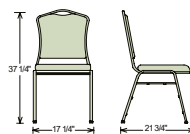

9300

SERIES

SILHOUETTE STACK CHAIR

Steel Standard: ASTM A513
Foam Standard: 1.8lb. density, 46 ILD
Vinyl: .80MM thickness
Solid fabrics rated to 130,000 double rubs
Patterned fabrics rated to 67,000 double rubs

STANDARD FEATURES

2" 1.8lb. High-Density Grade A Foam Waterfall Seat

MDF Core Seat and Back

Stacking Bars And 12 Plastic Stack Bumpers Ensure Secure Stacking

7/8" Square 18 Gauge Tubing With Non-Marring Glides 5/8" Underseat H Braces

Premium Double Back Conceals 4 Steel Backrest Tabs