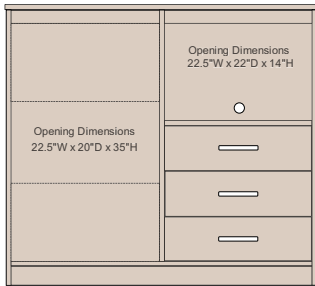

EARTH Micro Fridge Unit
ET20M 48\"/>