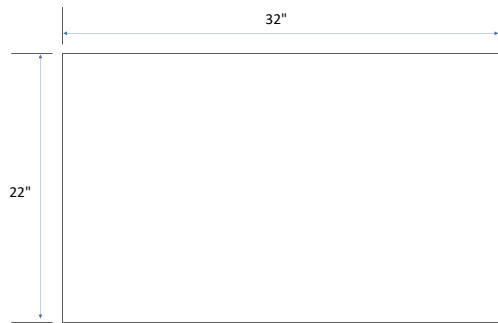

*Deco 2-Door Wardrobe  
with Hanger Rod & Shelf*

**Item Number:**  
DC32WD

**Dimensions:**  
32"W x 22"D x 72"H

TOP VIEW

SIDE VIEW

INSIDE VIEW

FRONT VIEW