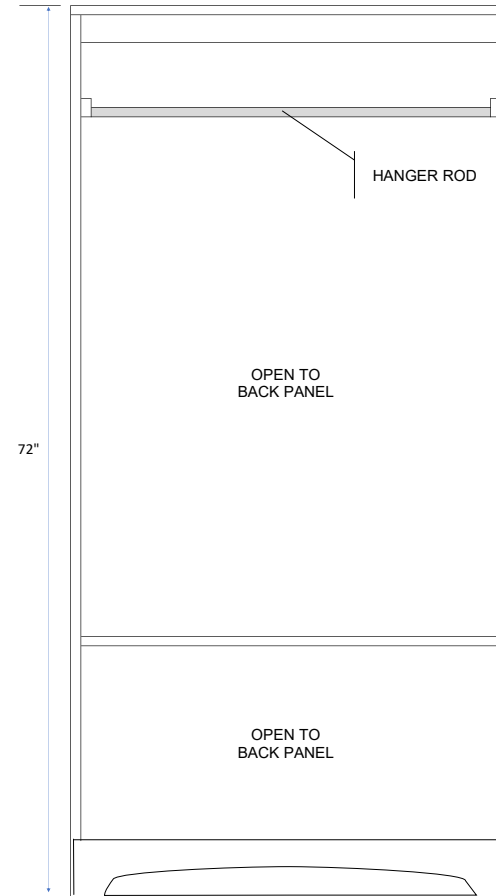

*Deco 2-Door Wardrobe  
with Hanger Rod & Shelf*

**Item Number:**  
DC32WD

**Dimensions:**  
32"W x 22"D x 72"H

TOP VIEW

SIDE VIEW

INSIDE VIEW

FRONT VIEW