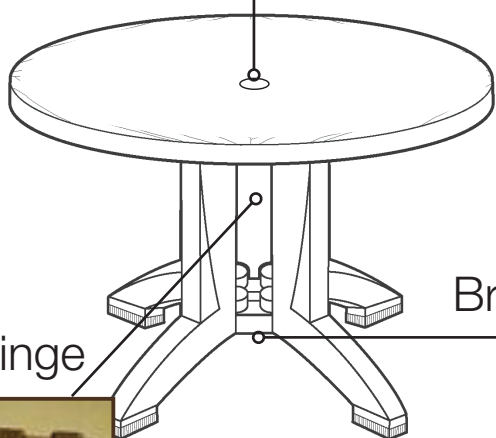

Features & Benefits

- Large 4-prong pedestal base for stability.
- Base is constructed of 100% prime resin.
- Umbrella hole with cap to fit any Grosfillex® umbrella with a 1 1/2" pole
- Easy to clean with soap & water or a mild detergent.
- Table base will accommodate the Grosfillex® resin umbrella base with filling cap.

TOP COLOR

BASE COLOR

Atlanta 42" Round Pedestal Tables

Spare Parts

Umbrella Plug USSP0027 to USSP0032

Hardware Kit & Brackets -
USSP0017 and USSP0018

Brace Insert - USSP0001 to USSP0007

Hinge

Hardware Kit & Footpads - USSP0210 & USSP0213

2 fixed, 2 adjustable
Footpads

USSP0008 & USSP0010

Reference	Description
USSP0017	HDW KIT/BRACKETS BALC LEG CHAR
USSP0018	HDW KIT/BRACKETS BALC LEG WHIT
USSP0001	BRACE FOLD BALCONY LEG CHAR
USSP0002	BRACE FOLD BALCONY LEG WHITE
USSP0004	BRACE FOLD BALCONY LEG WOOD
USSP0005	BRACE FOLD BALCONY LEG BRONZE
USSP0007	BRACE FOLD BALCONY LEG AMAZON GREEN
USSP0008	FOLDING TABLE HINGE WHITE
USSP0010	FOLDING TABLE HINGE BLACK
USSP0210	HRDW KIT & FTPADS BALC LEGS WH
USSP0213	HRDW KIT & FTPADS BALC LEGS CH
USSP0027	UMB STD PLUG TABLE CHAR
USSP0029	UMB STD PLUG TABLE WHITE
USSP0031	UMB STD PLUG TABLE WOOD
USSP0032	UMB STD PLUG TABLE BRONZE