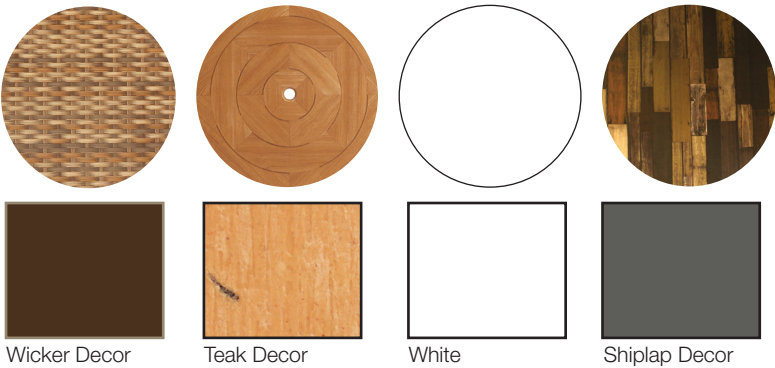

Height: 28.6"
 Diameter: 42"
 Unit Weight: 42.1 lbs

Atlanta 42" Round Pedestal Tables

Product Specifications

Product Description	Reference Number	Color	UPC Code 014306	Pack Weight Each (lbs.)	Master Pack	Master Pack Volume (cu. ft)
Atlanta 42" Round Pedestal Tables	U246	Wicker Decor	936925	45.60	1	8.86
	U246	Teak Decor	936918	45.60	1	8.86
	U246	White	936901	45.60	1	8.86
	U246	Shiplap	936895	45.60	1	8.86

Features & Benefits

- Large 4-prong pedestal base for stability.
- Base is constructed of 100% prime resin.
- Umbrella hole with cap to fit any Grosfillex® umbrella with a 1 1/2" pole
- Easy to clean with soap & water or a mild detergent.
- Table base will accommodate the Grosfillex® resin umbrella base with filling cap.

The Atlanta 42" Round Pedestal Tables are perfect for fine outdoor dining. Their hard, smooth molded melamine seamless surfaces are available in a variety of rich decors. Built to hold up under the harshest weather conditions, the Atlanta tables are UV resistant and impervious to salt air and chlorine.

TOP COLOR

BASE COLOR

Atlanta 42" Round Pedestal Tables

Spare Parts

Umbrella Plug USSP0027 to USSP0032

Hardware Kit & Brackets -
USSP0017 and USSP0018

Brace Insert - USSP0001 to USSP0007

Hinge