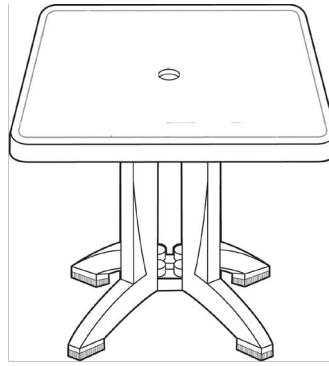

View Product

Height:	28.6"
Width:	32" or 36"
Length:	32" or 36"
Unit Weight:	34.2 & 49.5 lbs

## Product Specifications

Product Description	Reference Number	Color	UPC Code 014306	Pack Weight Each (lbs.)	Master Pack	Master Pack Volume (cu. ft)
Atlanta 32" Square Pedestal Tables	U242	White	936802	37.50	1	5.26
	U242	Granite Decor	936789	37.50	1	5.26
	U242	Shiplap Decor	936796	37.50	1	5.26
	U242	AgedOak	951164	37.50	1	5.26
	U242	Arizona	951171	37.50	1	5.26
	U242	Almeria	951188	37.50	1	5.26
Atlanta 36" Square Pedestal Tables	U244	White	936857	46.30	1	6.74
	U244	Shiplap	936840	46.30	1	6.74
	U244	AgedOak	951195	46.30	1	6.74
	U244	Arizona	951232	46.30	1	6.74
	U244	Almeria	951218	46.30	1	6.74

## Features & Benefits Warranty: 2 Yrs.

- Large 4-prong pedestal base for stability.
- Base is constructed of 100% prime resin.
- Umbrella hole with cap to fit any Grosfillex® umbrella with a 1 ½" pole.
- Easy to clean with soap & water or a mild detergent.
- Table base will accommodate the Grosfillex® resin umbrella base with filling cap.