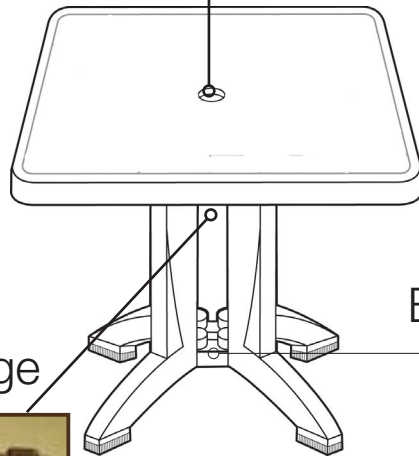

Atlanta 32" & 36" Sq. Pedestal Tables

Spare Parts

Umbrella Plug USSP0027 to USSP0032