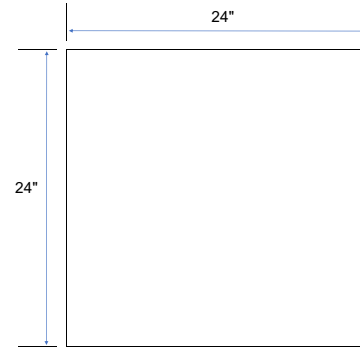

LANG FURNITURE INC.

*Abbot Micro Fridge Tower
with Drip Pan Installed*

Item Number:
AB24DP

Dimensions:
24"W x 24"D x 43"H

GLUED, SCREWED, AND DOWEL
CONSTRUCTION FOR STRUCTURAL STABILITY

TOP VIEW

SIDE VIEW

FRONT VIEW