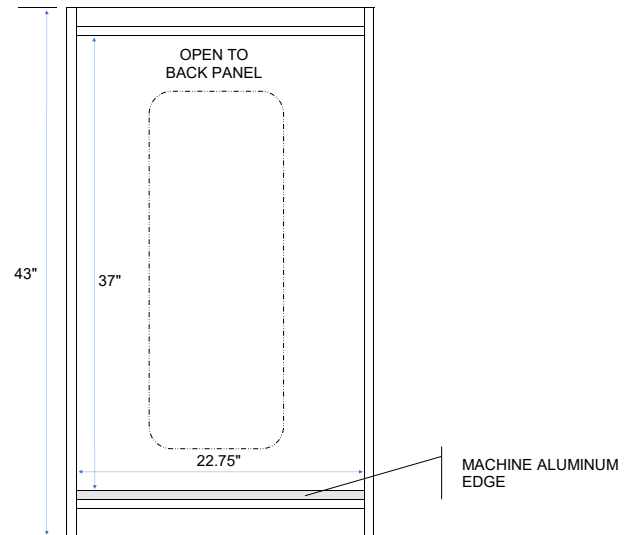

LANG FURNITURE INC.

*Abbot Micro Fridge Tower
with Drip Pan Installed*

Item Number:
AB24DP

Dimensions:
24"W x 24"D x 43"H

GLUED, SCREWED, AND DOWEL
CONSTRUCTION FOR STRUCTURAL STABILITY

TOP VIEW

SIDE VIEW

FRONT VIEW